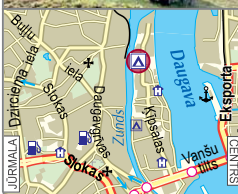

6 Riverside camping

N 56°57'47" E 24°04'47"
(N 56.962935 E 24.079726)

Matrožu iela 12, Rīga, LV-1048
T. +371 26658899
riverside@one4event.lv
www.riversidecamping.lv